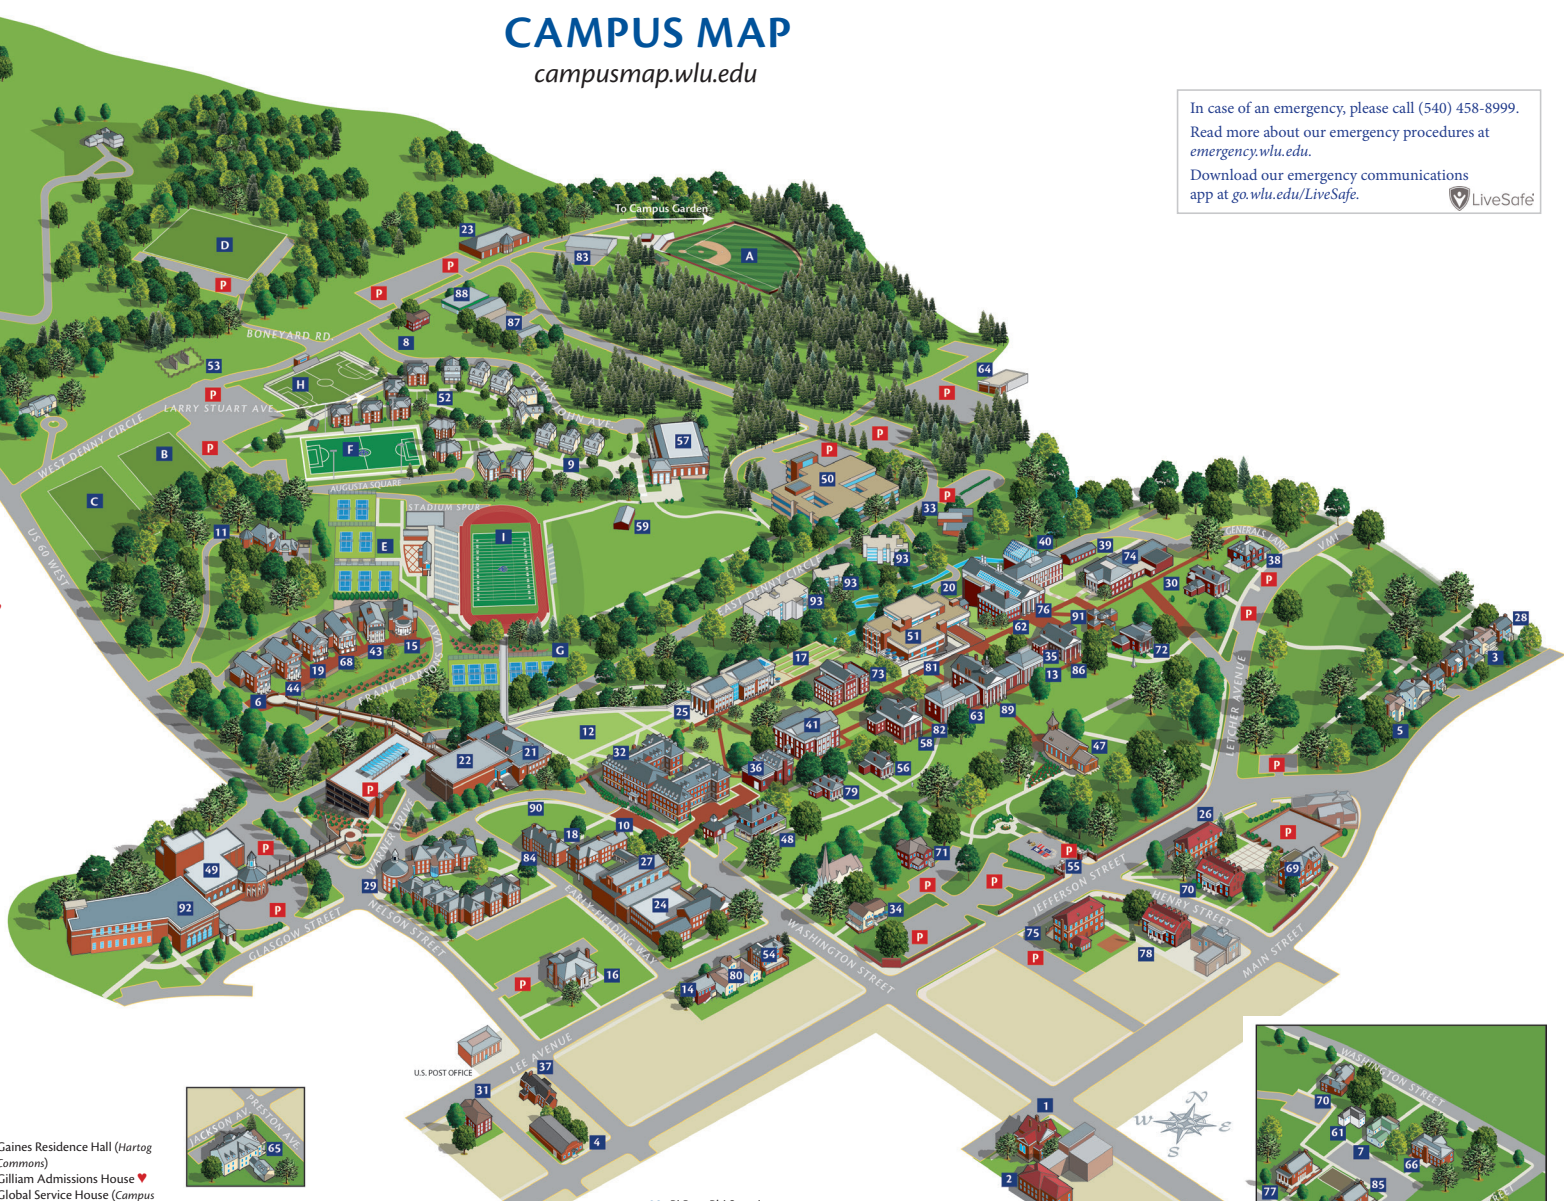

CAMPUS MAP

campusmap.wlu.edu

In case of an emergency, please call (540) 458-8999.
Read more about our emergency procedures at emergency.wlu.edu.
Download our emergency communications app at go.wlu.edu/LiveSafe.

AED Defibrillator located in buildings with a ♥

- 54 Mattingly House (Community Service Coordinator, Shepherd Poverty Program, Mudd Center for Ethics)
- 55 Memorial Gate
- 56 Morris House
- 57 Natatorium ♥
- 58 Newcomb Hall (East Asian Studies, History, Sociology and Anthropology, Teacher Education)
- 59 Outdoor Pavilion
- 60 Outing Club Barn
- 61 Outing Club House
- 62 Parnly Hall (Computer Science, Psychology)
- 63 Payne Hall (English, Mason Taylor New Room, Medieval Renaissance Studies)
- 64 Peterson Data Center
- 65 Phi Gamma Delta Fraternity
- 66 Phi Kappa Psi Fraternity
- 67 Phi Zeta Delta Fraternity

- 68 Pi Beta Phi Sorority
- 69 Pi Kappa Alpha Fraternity
- 70 Pi Kappa Phi Fraternity
- 71 Red House (LGBTQ Resource Center; Women's, Gender, and Sexuality Studies)
- 72 Reeves Center ♥
- 73 Reid Hall (Journalism and Mass Communications)
- 74 Ruscio Center for Global Learning/duPont Hall (East Asian Languages and Literatures; German and Arabic; Global Discovery Laboratory; International Education; Russian Area Studies; The Tea House)
- 75 Sankofa House
- 76 Science Addition ♥ (Chemistry and Biochemistry, Geology, IQ Center, Telford Science Library)
- 77 Sigma Chi Fraternity
- 78 Sigma Nu Fraternity
- 79 Simpson House (Dean of the College)
- 80 Spanish House (Casa Hispanica)
- 81 Stemmons Plaza

- 82 Stephens Colonnade Walk
- 83 Student Activities Pavilion ♥ (PE Classes)
- 84 Student Health Center ♥
- 85 Sustainability House (Blue Bike Program)
- 86 Tucker Hall (Africana Studies, Classics, Latin American and Caribbean Studies, Literature in Translation, Religion, Romance Languages)
- 87 University Facilities Maintenance and Operations Buildings ♥
- 88 University Facilities Office
- 89 Washington Hall ♥ (Philosophy, President, Provost, Vice President for University Advancement)
- 90 Washington Street Park
- 91 Watson Pavilion (including Japanese Tea Room)
- 92 Wilson Hall (Art and Art History, Music, Staniar Gallery)
- 93 Woods Creek Apartments

Parking

ATHLETIC FACILITIES

- 21 Doremus Gymnasium ♥
- 22 Duchossois Center for Athletics and Recreation ♥ (Under Construction)
- 23 Duchossois Tennis Center ♥
- 57 Natatorium ♥

OUTDOOR ATHLETIC COMPLEX

- A Cap'n Dick Smith Baseball Field
- B Fuge Field
- C Liberty Hall Field
- D Miller Field
- E Upper Tennis Courts
- F W&L Turf Field
- G Washburn Tennis Courts
- H Watt Field
- I Wilson Field ♥